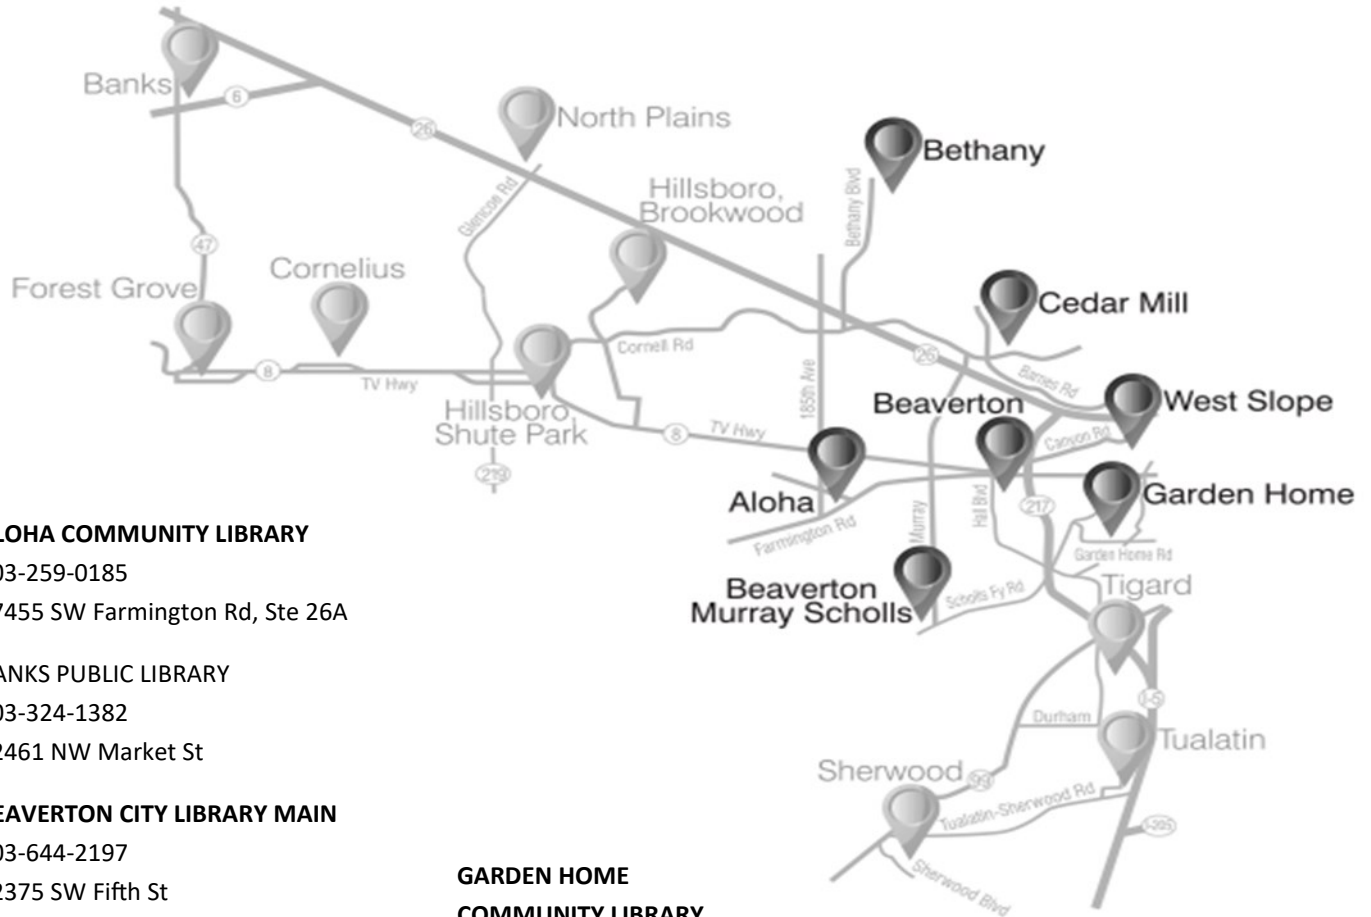

Goobaha maktabada

wccls.org

ALOHA COMMUNITY LIBRARY

503-259-0185
17455 SW Farmington Rd, Ste 26A

BANKS PUBLIC LIBRARY

503-324-1382
42461 NW Market St

BEAVERTON CITY LIBRARY MAIN

503-644-2197
12375 SW Fifth St

BEAVERTON CITY LIBRARY

MURRAY SCHOLLS
503-644-2197
11200 SW Murray Scholls Pl

BETHANY LIBRARY

503-617-7323
15325 NW Central Dr, Portland

CEDAR MILL LIBRARY

503-644-0043
12505 NW Cornell Rd, Portland

CORNELIUS PUBLIC LIBRARY

503-357-4093
1370 N Adair St

FOREST GROVE CITY LIBRARY

503-992-3247
2114 Pacific Ave

GARDEN HOME

COMMUNITY LIBRARY

503-245-9932
7475 SW Oleson Rd

**HILLSBORO PUBLIC LIBRARY,
BROOKWOOD**

503-615-6500
2850 NE Brookwood Pkwy

**HILLSBORO PUBLIC LIBRARY,
SHUTE PARK**

503-615-6500
775 SE Tenth Ave

NORTH PLAINS PUBLIC LIBRARY

503-647-5051
31334 NW Commercial St

SHERWOOD PUBLIC LIBRARY

503-625-6688
22560 SW Pine St

TIGARD PUBLIC LIBRARY

503-684-6537
13500 SW Hall Blvd

TUALATIN PUBLIC LIBRARY

503-691-3074
18878 SW Martinazzi Ave

WEST SLOPE COMMUNITY LIBRARY

503-292-6416
3678 SW 78th Ave, Portland